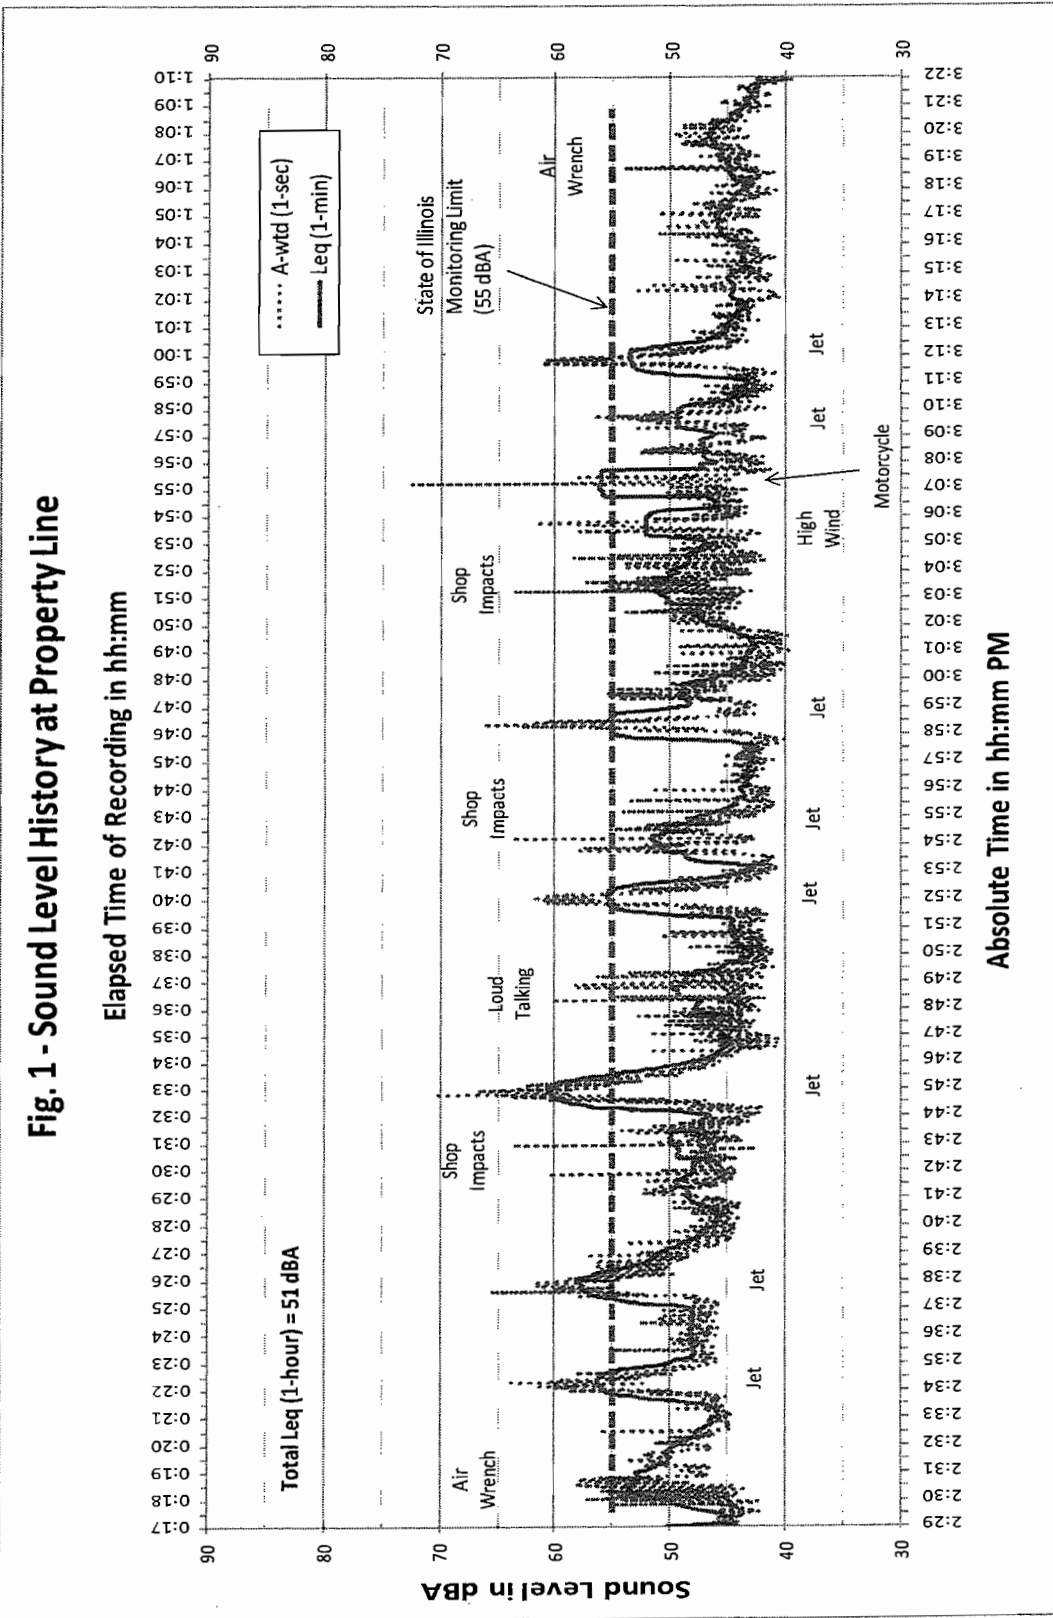

Thomas D. Thunder, AuD, FAAA, INCE
Audiologist and Acoustical Engineer